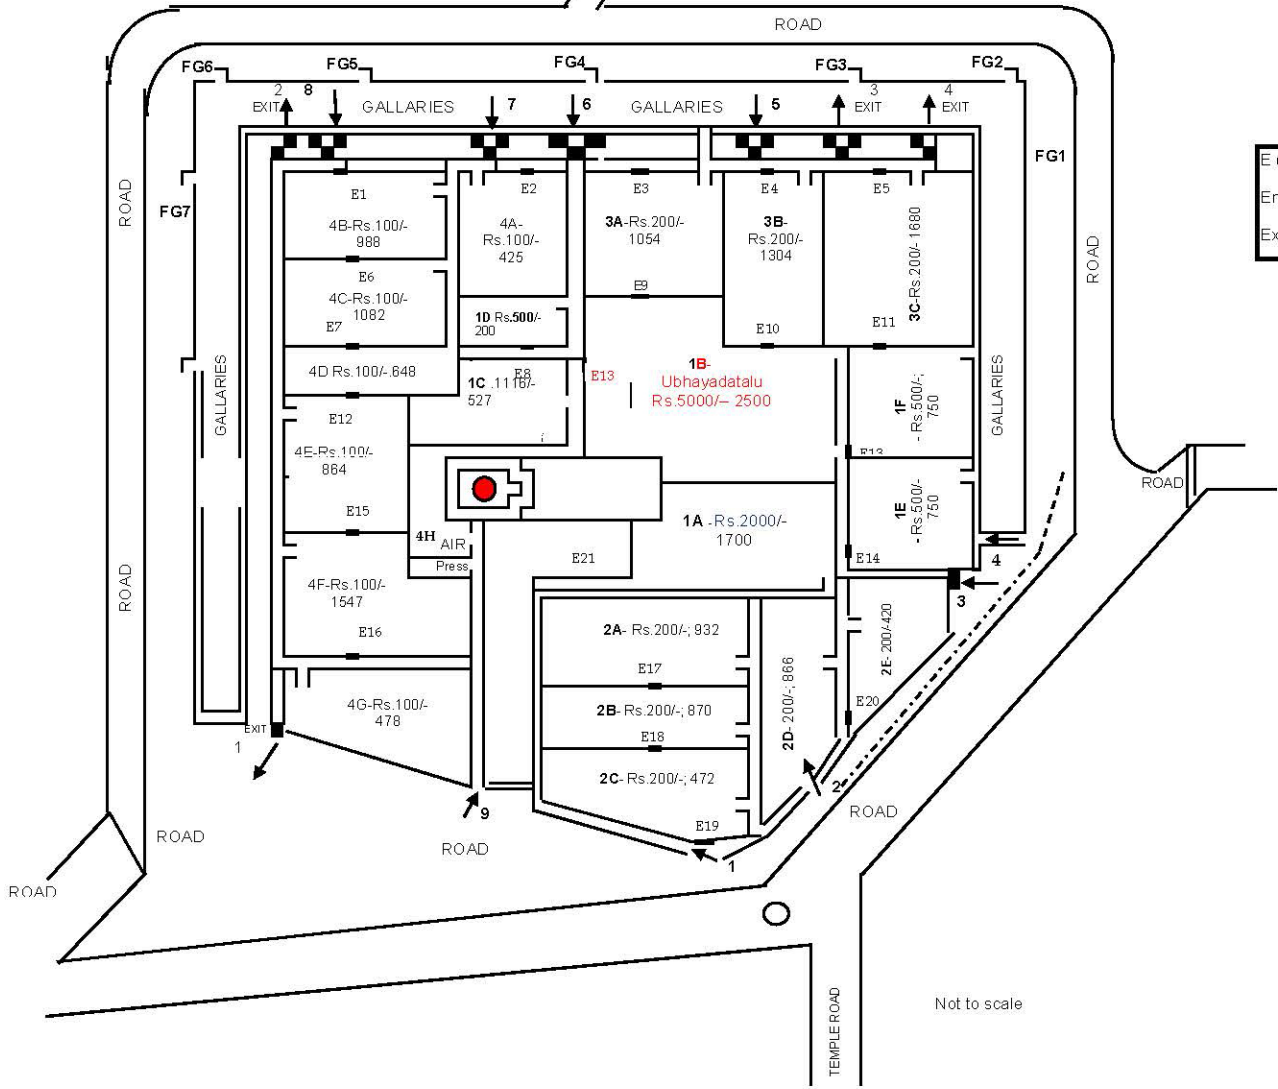

SREE SEETHA RAMACHANDRA SWAMY VARI DEVASTHANAM, BHADRACHALAM :: KALYANA MANDAPAM SECTOR PLAN

FOR KALYANAM ON 14-04-2019

E (Emergency)	23
Entry Gates	9
Exit	4

Not to scale