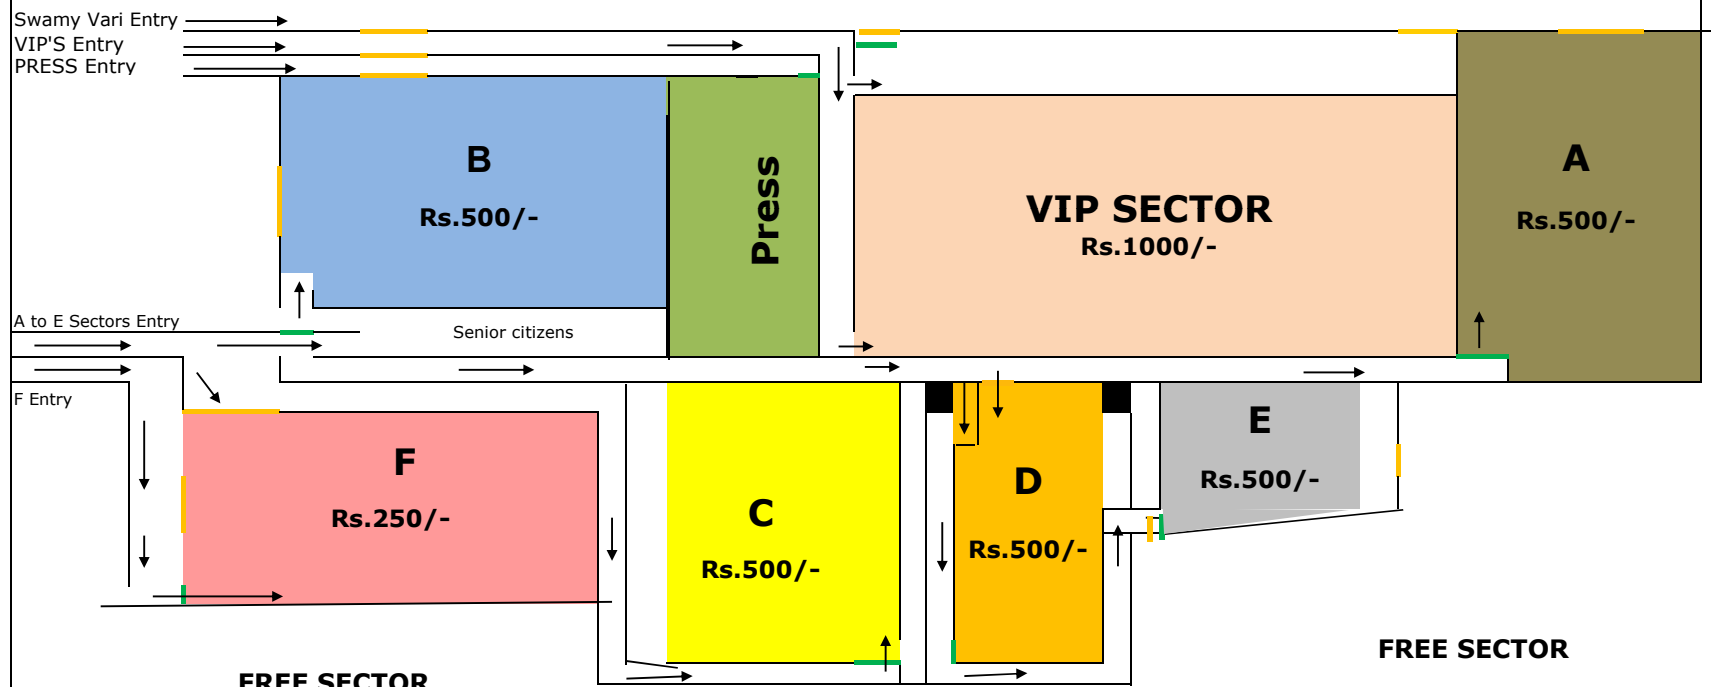

**SREE SEETHA RAMACHANDRA SWAMY VARI DEVASTHANAM, BHADRACHALAM
SECTOR PLAN FOR VYKUNTA DWARA DARSHANAM 2018-19**

VYKUNTA DWARAM

Way to Rs 100/- Swamy vari Darshanam from 8.00A.M. on 18.12.2018

WAY FOR SREE SWAMY VARI PROCESSION

INSTRUCTIONS
 Way to Mulavarula Darshanam
 Entry to sectors

**KALYANA
MANDAPAM**

Free Sector

Free Sector Entry