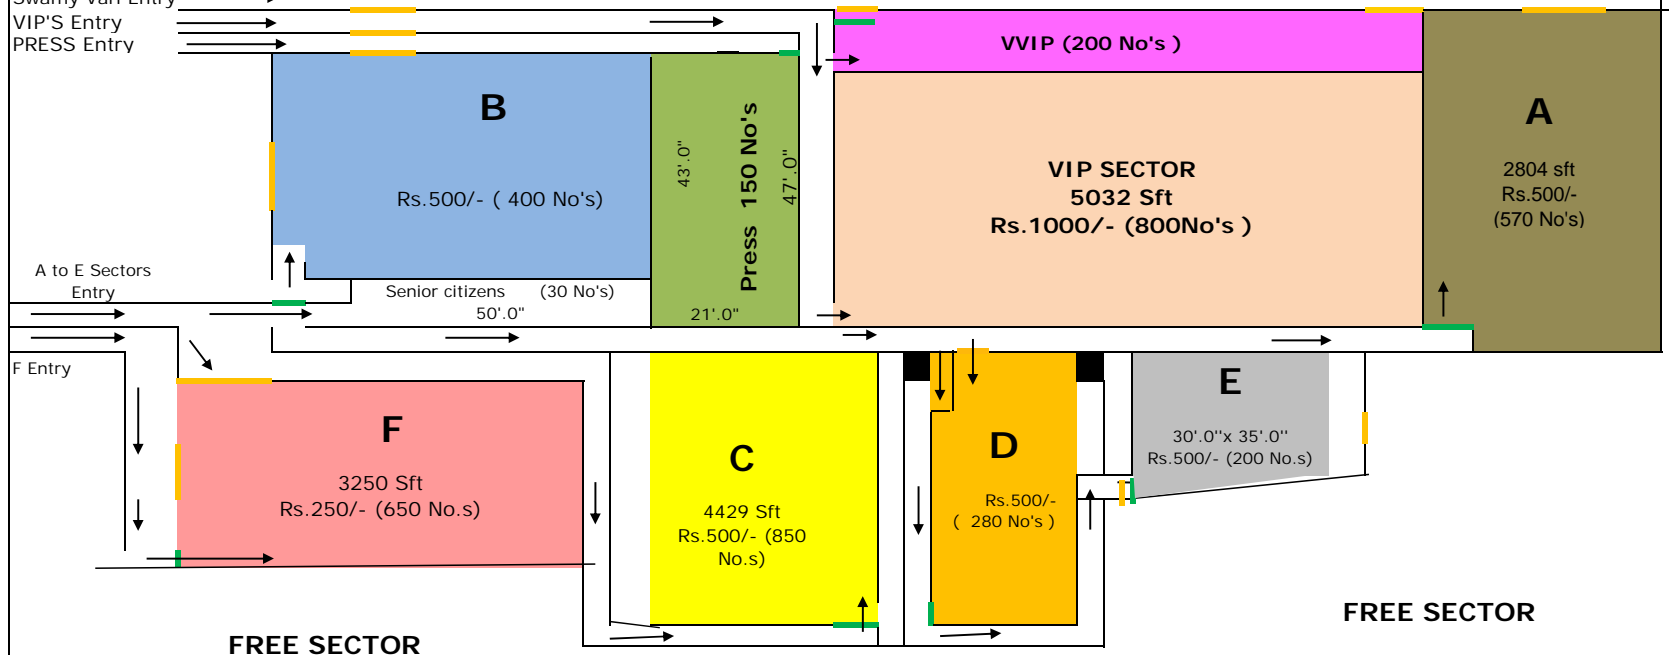

**SREE SEETHA RAMACHANDRA SWAMY VARI DEVASTHANAM, BHADRACHALAM**  
**SECTOR PLAN FOR VYKUNTA DWARA DARSHANAM 2017-18**

VYKUNTA DWARAM

Way to Rs 100/- Swamy vari Darshanam from 8.00A.M. on 29.12.2017

WAY FOR SREE SWAMY VARI PROCESSION

Swamy Vari Entry  
 VIP'S Entry  
 PRESS Entry

**SECTOR CAPACITY :**

1. VIP	-	800 No's
2. A	-	570 No.s
3. B	-	400 No.s
4. C	-	850 No.s
5. D	-	280 No.s
6. E	-	200 No.s
7. F	-	650 No.s
8. PRESS	-	150 No.s

**INSTRUCTIONS**  
 Way to Mulavarula Darshanam  
 Entry to sectors

**KALYANA MANDAPAM**

Free Sector Entry

Free Sector